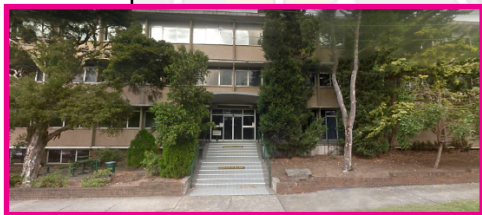

# PTC Training Venue map showing parking options

**WE ARE HERE:**

PTC Training Venue, 67–73 St Hilliers Road, Auburn  
 Ground Floor, Community First Credit Union building  
 (Corner of Percy Street with main entrance in Hall Street)

..... Auburn Station 9 min walk

————— Event participants on-street parking ONLY\*

\*Percy St has the most parking towards Parramatta Rd and the Red Yard complex

Should participants with mobility issues require parking, contact PTC Reception desk PRIOR to the event on 9716 0378  
 NB: There is NO PARKING available in the industrial complex directly opposite the PTC venue on Hall St