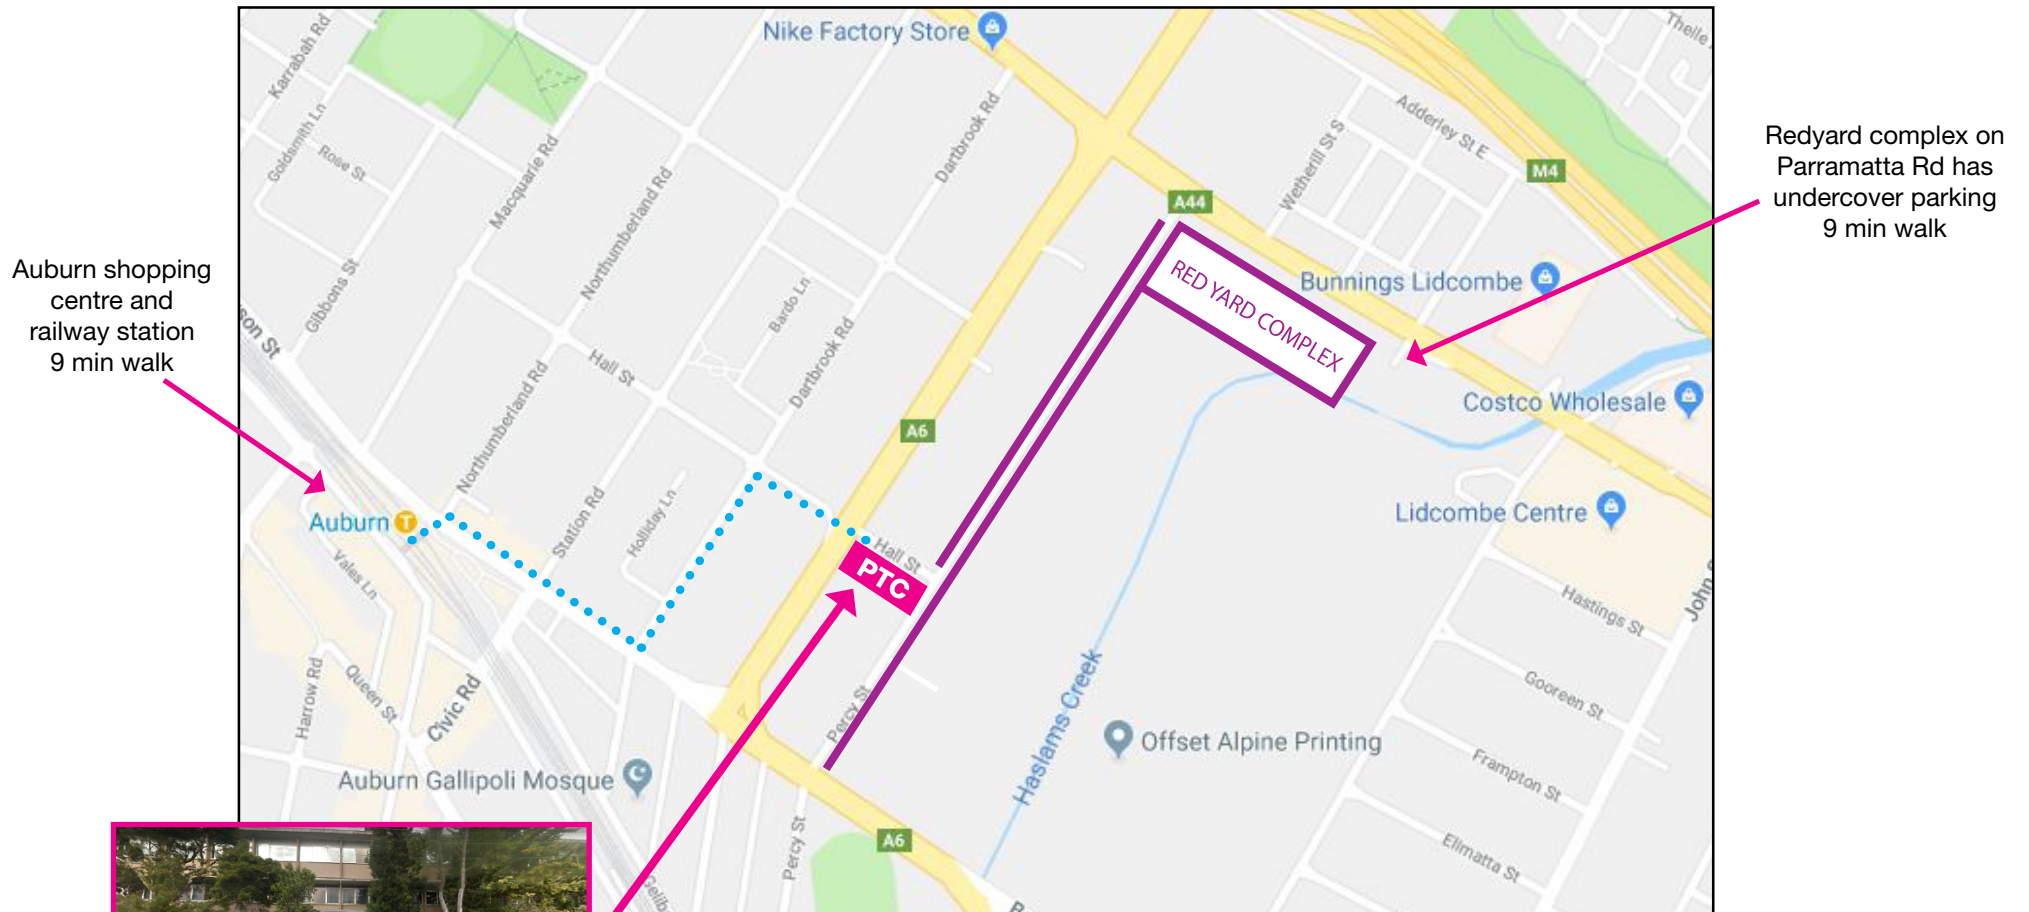

# PTC Training Venue map showing parking options

**WE ARE HERE:**

PTC Training Venue, 67–73 St Hilliers Road, Auburn  
 Ground Floor, Community First Credit Union building  
 (Corner of Percy Street with main entrance in Hall Street)

..... Auburn Station 9 min walk

————— Event participants on-street parking ONLY\*

\*Percy St has the most parking towards Parramatta Rd and the Red Yard complex

Should participants with mobility issues require parking, contact PTC Reception desk PRIOR to the event on 9716 0378  
 NB: There is NO PARKING available in the industrial complex directly opposite the PTC venue on Hall St